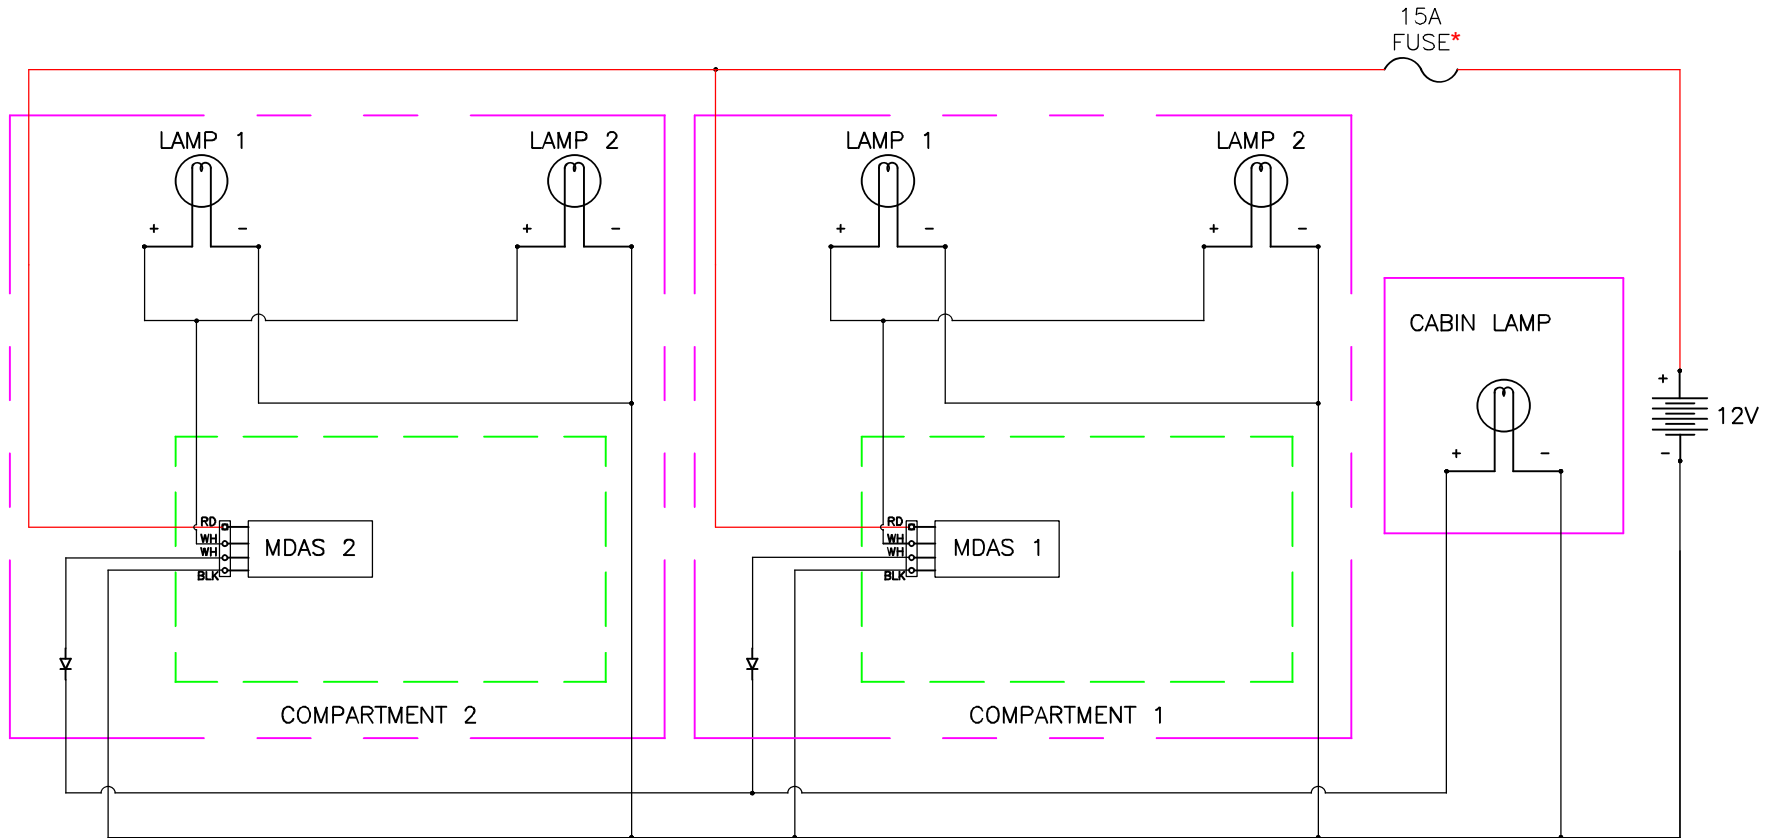

AMDOR Positive MDAS Switch Wiring Schematic

*Fuse is recommended and not included with AMDOR MDAS switch

4304 Walden Ave. Lancaster, NY 14086
3435 South Service Rd. Burlington, ON L7N 3W6
P: 1-877-462-6367 F: 1-877-462-6300
www.AMDOR.com